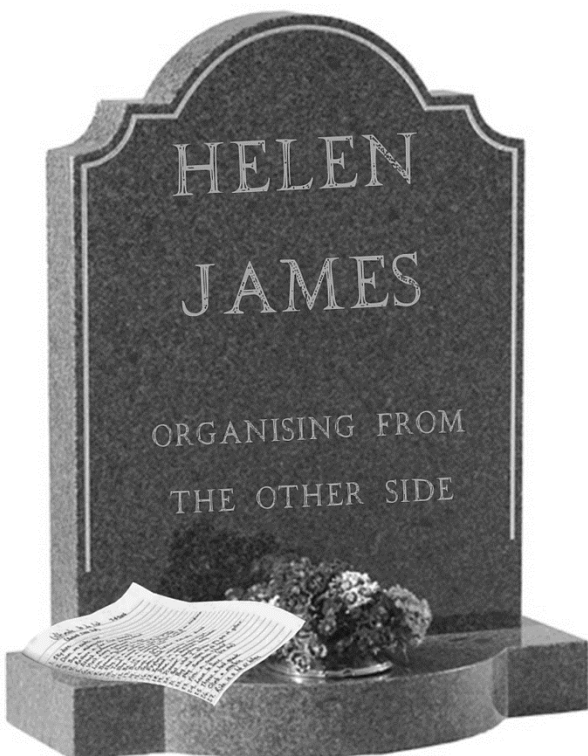

Presents

Over My Dead Body

A Comedy by Derek Benfield

*Wednesday 28th November
to
Saturday 1st December 2012*

8:00pm: Barton Village Hall

Cast

| | |
|-----------------------------------|----------------|
| Gerald James, a widower. | Geoff Nicholls |
| Shirley Tyler, his daughter | Tracy James |
| Mark Tyler, his son-in-law | Graham Vaughan |
| Amanda Eddison, his sister-in-law | Val Watson |
| Isobel French, a friend | Gill Reed |
| Carol Capstick, the cleaning lady | Lavinia Pugh |

The action of the play takes place in the drawing room of Gerald's and Helen's house in the country.

| | |
|--------|--|
| ACT I | Early evening on a Friday in late summer |
| ACT II | Later the same evening |
| Time | The present |